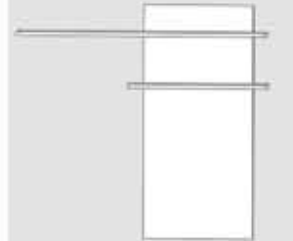

B07.210 B07.250 B07.251 B07.252

120/144/40 cm

B12.210

60/144/40 cm

B06.211 B06.212

170/157/22

PAS.071

PAS.072

120/71/18 cm

PAH.120

PAB.180

PAB.120

Paneele

Wandboard

Sideboards

B/H/T 180/91/40 cm